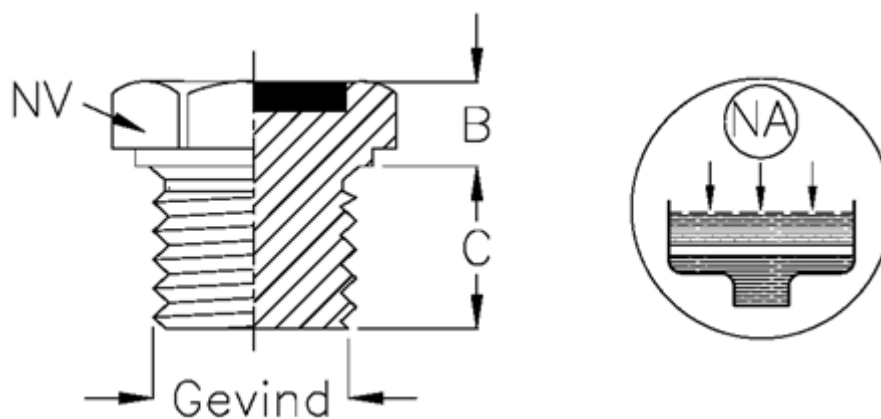

Article number: 21320471A

Description: Drain filling plug
Type 32A G 3/4 ET.A (filling red)

Measures

B = 8
C = 12
NV = 32
Thread = 3/4 GAS